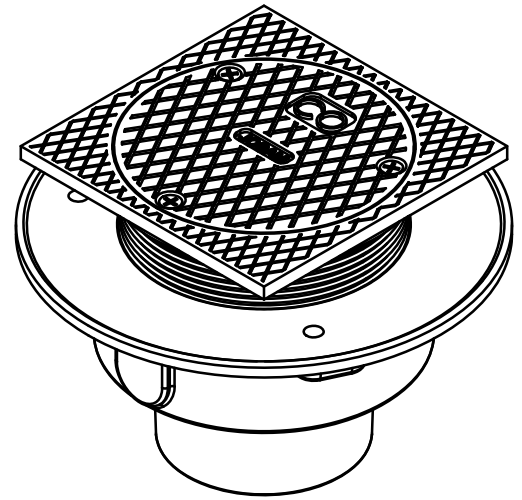

SPECIFICATION:

JOSAM CO-310-SQ SERIES CAST IRON CLEANOUT WITH SQUARE ADJUSTABLE TOP, NIKALOY RIM AND COVER, AND TAPERED-THREAD PLUG.

**CLEANOUT
ADJUSTABLE 5" TOP**

SERIES **CO-310-SQ**

OPTIONS:

	-VP	SECURED GRATE, VANDAL PROOF SCREWS
X	-SQ	SQUARE RIM

MODEL	OUTLET SIZE	OUTLET TYPE
CO-312-Y	2"	HUB
CO-313-Z	3"	NO-HUB
CO-313-Y	3"	HUB
CO-314-Z	4"	NO-HUB

WARNING: Cancer and Reproductive Harm - www.P65Warnings.ca.gov

DATE OF LAST CHANGE: 06/25/18

DIMENSIONS ARE SUBJECT TO MANUFACTURERS TOLERANCES AND CHANGE WITHOUT NOTICE. WE CAN ASSUME NO RESPONSIBILITY FOR USE OF SUPERSEDED OR VOID DATA.