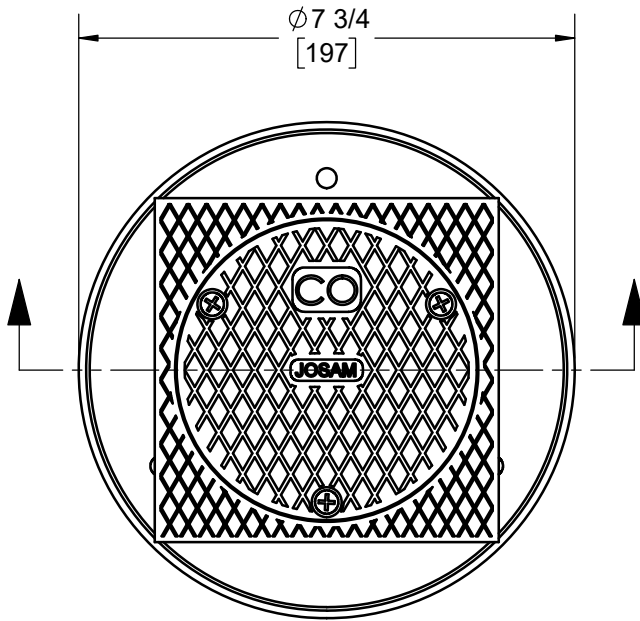

SPECIFICATION:

JOSAM CO-310-SQ SERIES CAST IRON CLEANOUT WITH SQUARE ADJUSTABLE TOP, NIKALOY RIM AND COVER, AND TAPERED-THREAD PLUG.

**CLEANOUT
ADJUSTABLE 5" TOP**

SERIES **CO-310-SQ**

OPTIONS:

	-VP	SECURED GRATE, VANDAL PROOF SCREWS
X	-SQ	SQUARE RIM

MODEL	OUTLET SIZE	OUTLET TYPE
CO-312-Y	2"	HUB
CO-313-Z	3"	NO-HUB
CO-313-Y	3"	HUB
CO-314-Z	4"	NO-HUB

WARNING: Cancer and Reproductive Harm - www.P65Warnings.ca.gov

DATE OF LAST CHANGE: 06/25/18

DIMENSIONS ARE SUBJECT TO MANUFACTURERS TOLERANCES AND CHANGE WITHOUT NOTICE. WE CAN ASSUME NO RESPONSIBILITY FOR USE OF SUPERSEDED OR VOID DATA.