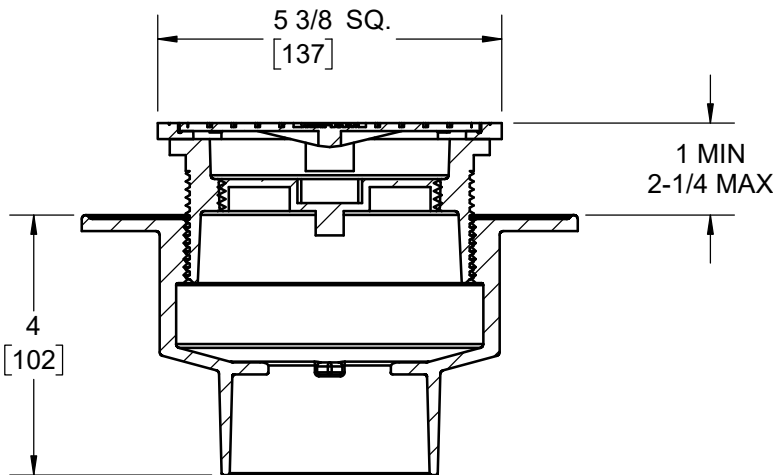

SPECIFICATION:

JOSAM CO-310-SQ SERIES CAST IRON CLEANOUT WITH SQUARE ADJUSTABLE TOP, NIKALOY RIM AND COVER, AND TAPERED-THREAD PLUG.

**CLEANOUT
ADJUSTABLE 5" TOP**

SERIES **CO-310-SQ**

OPTIONS:

	-VP	SECURED GRATE, VANDAL PROOF SCREWS
X	-SQ	SQUARE RIM

MODEL	OUTLET SIZE	OUTLET TYPE
CO-312-Y	2"	HUB
CO-313-Z	3"	NO-HUB
CO-313-Y	3"	HUB
CO-314-Z	4"	NO-HUB

WARNING: Cancer and Reproductive Harm - www.P65Warnings.ca.gov

DATE OF LAST CHANGE: 06/25/18

DIMENSIONS ARE SUBJECT TO MANUFACTURERS TOLERANCES AND CHANGE WITHOUT NOTICE. WE CAN ASSUME NO RESPONSIBILITY FOR USE OF SUPERSEDED OR VOID DATA.